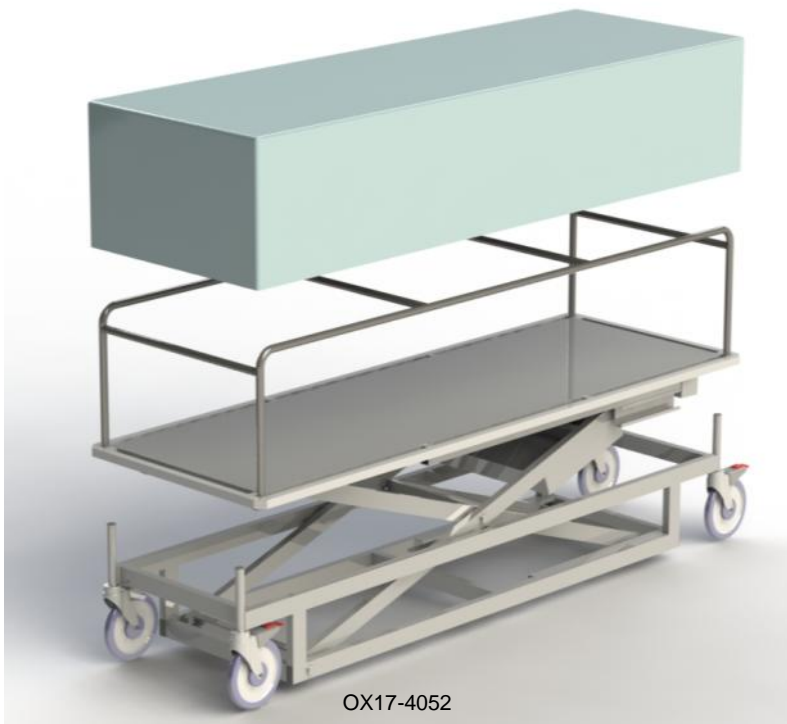

Mortuary Trolleys

Standard Size Mortuary Trolley with Electric Height Adjustment

- Stainless Steel
- 2080 x 760 x 450 - 1200mm High
- Standard Size Bed
- Electronic Adjustable Height With Built In Charger & Batteries
- Removable Side Rails With Concealment Cover
- No Head or Foot End Rail
- No Adjustable Height Back Rest
- Castors 200mm Standard, 3 Locking & 1 Directional
- 180kg Lift Capacity (SWL)
- 175kgs Gross

Bariatric Size Mortuary Trolley with Electric Height Adjustment

- Stainless Steel
- 2150 x 806 x 450 - 1200mm High
- Bariatric Size Bed
- Electronic Adjustable Height With Built In Charger & Batteries
- Removable Side Rails With Concealment Cover
- No Head or Foot End Rail
- No Adjustable Head End
- Castors 200mm Standard, 3 Locking & 1 Directional
- 250kg Lift Capacity (SWL)
- 210kgs Gross

Description	Code
MORTUARY TROLLEY - OXFORD S/S ELECTRIC W/ CONCEALMENT COVER (EACH)	OX17-4050
MORTUARY TROLLEY - OXFORD S/S ELECTRIC BARIATRIC W/ CONCEALMENT COVER (EACH)	OX17-4052