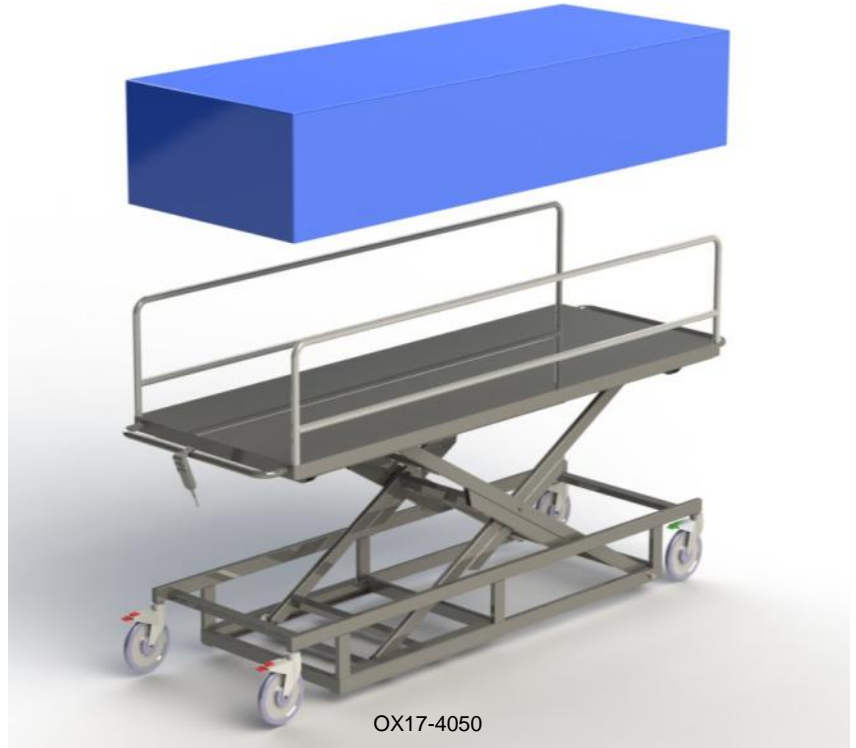

Mortuary Trolleys

Standard Size Mortuary Trolley with Electric Height Adjustment

- Stainless Steel
- 2080 x 760 x 450 - 1200mm High
- Standard Size Bed
- Electronic Adjustable Height With Built In Charger & Batteries
- Removable Side Rails With Concealment Cover
- No Head or Foot End Rail
- No Adjustable Height Back Rest
- Castors 200mm Standard, 3 Locking & 1 Directional
- 180kg Lift Capacity (SWL)
- 175kgs Gross

Bariatric Size Mortuary Trolley with Electric Height Adjustment

- Stainless Steel
- 2150 x 806 x 450 - 1200mm High
- Bariatric Size Bed
- Electronic Adjustable Height With Built In Charger & Batteries
- Removable Side Rails With Concealment Cover
- No Head or Foot End Rail
- No Adjustable Head End
- Castors 200mm Standard, 3 Locking & 1 Directional
- 250kg Lift Capacity (SWL)
- 210kgs Gross

Description	Code
MORTUARY TROLLEY - OXFORD S/S ELECTRIC W/ CONCEALMENT COVER (EACH)	OX17-4050
MORTUARY TROLLEY - OXFORD S/S ELECTRIC BARIATRIC W/ CONCEALMENT COVER (EACH)	OX17-4052